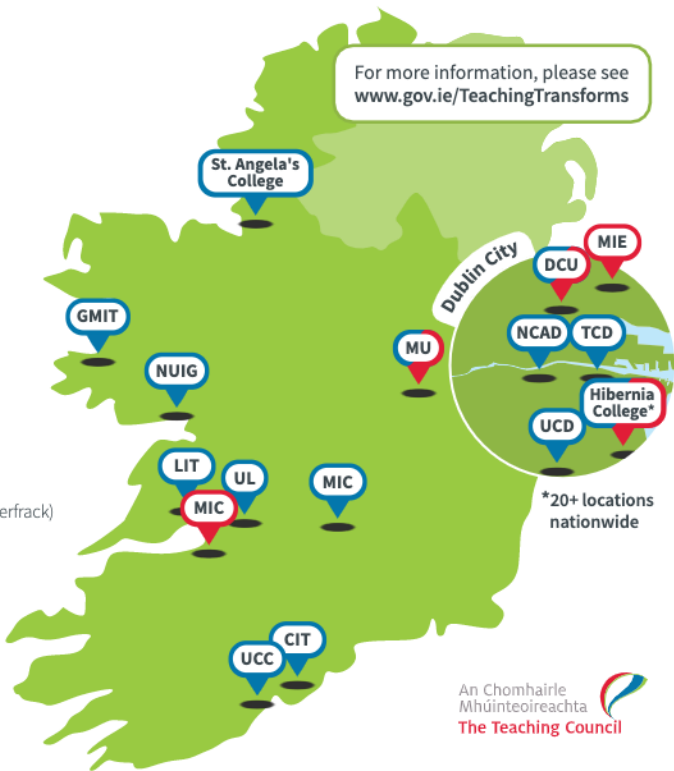

An Chomhairle
Mhúinteoireachta
The Teaching Council

Providers of Initial Teacher Education

For more information, please see www.gov.ie/TeachingTransforms

Primary

- > Dublin City University
- > Marino Institute of Education
- > Maynooth University (Froebel Department of Primary and Early Childhood Education)
- > Hibernia College (blended learning)
- > Mary Immaculate College, Limerick

Post-primary

- > Dublin City University
- > Trinity College Dublin
- > University College Dublin
- > National College of Art & Design
- > Hibernia College (blended learning)
- > Galway Mayo Institute of Technology (Letterfrack)
- > University College Cork
- > CIT Crawford College of Art & Design
- > Maynooth University
- > NUI Galway
- > St Angela's College
- > University of Limerick
- > Mary Immaculate College, Thurles
- > Limerick Institute of Technology (Limerick School of Art & Design)